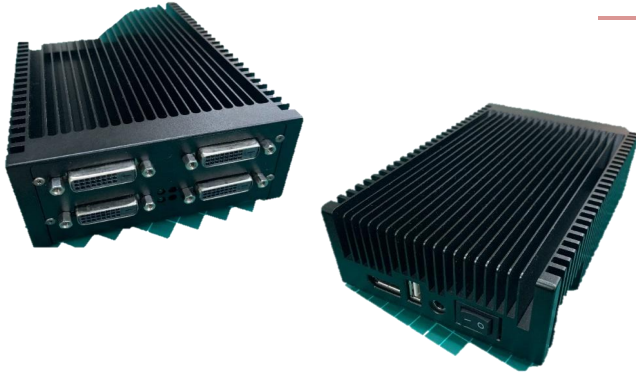

4K Horizontal Video Splitter

Feature

- ★ 2K Output by 2x2 Splitted without scaller
- ★ Fixed EDID for Output
- ★ Support AMD/Nvidia/Intel Graphic
- ★ Easy & Quick Install without Driver
- ★ Support Landscape Portrait Display
- ★ Cost Effective & Best Solution for LCD LED Video Wall

Specification

System

Input	DP1.2 3840x2160@60HZ
HDMI SPEC	DVI 1.0 1920x1080@60Hz
Output	1920x1080@60Hz x4
Power Supply	DC Jack +12V 2A
Deminsion (WxHxD)	112x58x175mm
Model	PCV-DPHMH14-220-2K
Model	PCV-DPHMH04-220-2K