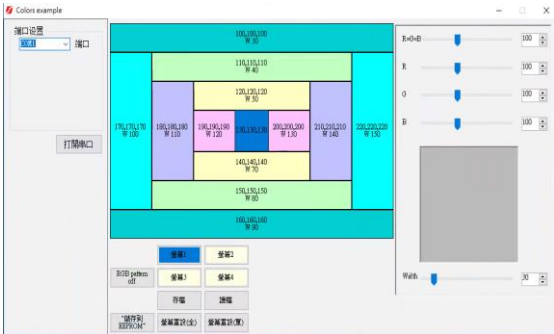

Multi Mode 4K Video Splitter Box

Front View

Back View

Feature

- ★ 2K Output by 1x3 3x1 1x4 4x1 2x2 Five Splitted Mode
- ★ DP 1.4 or HDMI 2.0 Dual format Input Support
- ★ Support AMD/Nvidia/Intel Graphic
- ★ Easy & Quick Install Windows and Linux without Driver
- ★ Support Landscape Portrait Display
- ★ Hard-Code EDID with Pixel to Pixel Quality
- ★ Add Frame Delay function without screen tearing
- ★ Each HDMI Port Support 13 area Contrast Adjustment function
- ★ Each HDMI Port Support 13 area RGB Color Adjustment function

Specification

Input Port	DP1.2 or HDMI 2.0
Input Resolution	1920x3240@60/5760x1080@60/1920x4320@60/7680x1080@60/3840x2160@60
Output Port	HDMI 1.4 x4
Output Resolution	1920x1080@60Hz x4
Output Layout	1x3, 3x1, 1x4, 4x1, 2x2
Power Supply	DC Jack +12V 2A
Deminsion (WxDxH)	110x155x30mm
Model	PCV-DPHMH14_5S

2x2 3840x2160@60Hz

3x1 1920x3240@60Hz

1x4 7680x1080@60Hz

1x3 5760x1080@60Hz

4x1 1920x4320@60Hz

Sales Contact: samwang@pcvision.com.tw
 Tel: (886)02-2302-0330
 Address: 10861 2F. No. 162, Xizang Rd. Wanhua Dist Taipei City, Taiwan (R.O.C)
 website address: www.pcvision.com.tw